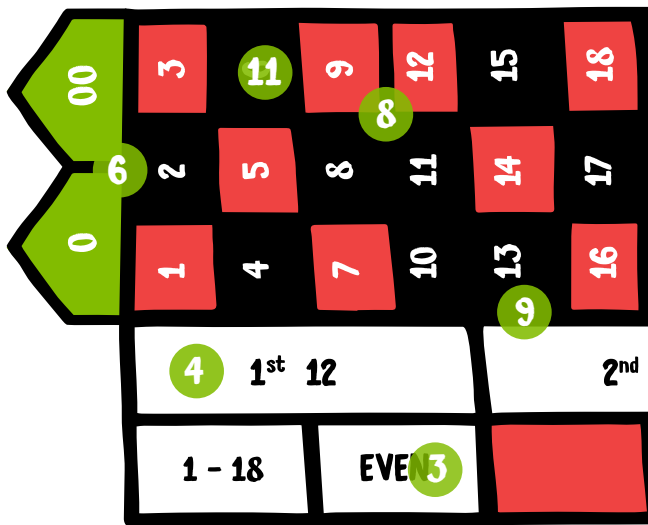

The rules of **ROULETTE**

Learn the odds, ways to bet, and more.

GameSense

bcl

Two types of

Outside Bets on big groups of numbers on the “outside” of the table. Outside bets generally have lower odds than inside bets.

Outside bets

- 1 HIGH OR LOW
PAYS 1 TO 1
- 2 RED OR BLACK
PAYS 1 TO 1
- 3 ODD OR EVEN
PAYS 1 TO 1
- 4 DOZEN BET
PAYS 2 TO 1
- 5 COLUMN BET ON 12 NUMBERS
PAYS 2 TO 1

bets

Inside Bets on specific numbers or small groups of numbers on the “inside” of the table. Inside bets generally have higher odds than outside bets.

Inside bets

- 6** FIVE LINE BET ON FIVE NUMBERS (0, 00, 1, 2, 3)
PAYS 6 TO 1
- 7** SIX LINE BET ON SIX NUMBERS
PAYS 5 TO 1
- 8** CORNER BET ON FOUR NUMBERS
PAYS 8 TO 1
- 9** STREET BET ON THREE NUMBERS
PAYS 11 TO 1
- 10** SPLIT BET ON TWO NUMBERS
PAYS 17 TO 1
- 11** STRAIGHT UP BET ON ONE NUMBER
PAYS 35 TO 1

TAKE IT FOR A SPIN

In roulette, you simply bet on where the ball is going to land on the roulette wheel. To bet, you place your chips on the table layout, in any combinations you want. If you guess right, you win.