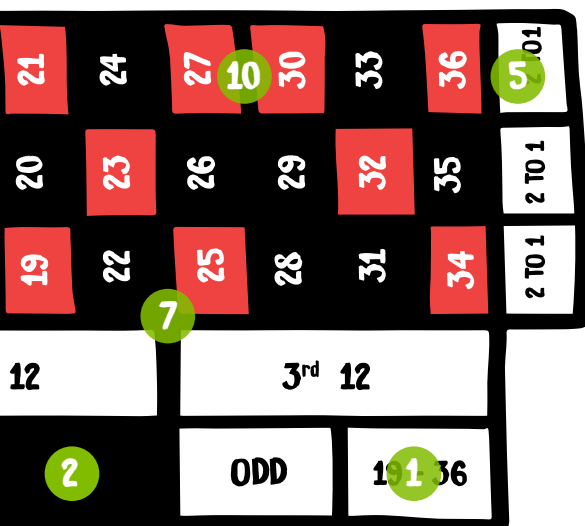

The rules of **ROULETTE**

Learn the odds, ways to bet, and more.

GameSense

bcl

Two types of

Outside Bets on big groups of numbers on the “outside” of the table. Outside bets generally have lower odds than inside bets.

Outside bets

- 1 HIGH OR LOW
PAYS 1 TO 1
- 2 RED OR BLACK
PAYS 1 TO 1
- 3 ODD OR EVEN
PAYS 1 TO 1
- 4 DOZEN BET
PAYS 2 TO 1
- 5 COLUMN BET ON 12 NUMBERS
PAYS 2 TO 1

bets

Inside Bets on specific numbers or small groups of numbers on the “inside” of the table. Inside bets generally have higher odds than outside bets.

Inside bets

- 6** FIVE LINE BET ON FIVE NUMBERS (0, 00, 1, 2, 3)
PAYS 6 TO 1
- 7** SIX LINE BET ON SIX NUMBERS
PAYS 5 TO 1
- 8** CORNER BET ON FOUR NUMBERS
PAYS 8 TO 1
- 9** STREET BET ON THREE NUMBERS
PAYS 11 TO 1
- 10** SPLIT BET ON TWO NUMBERS
PAYS 17 TO 1
- 11** STRAIGHT UP BET ON ONE NUMBER
PAYS 35 TO 1

TAKE IT FOR A SPIN

In roulette, you simply bet on where the ball is going to land on the roulette wheel. To bet, you place your chips on the table layout, in any combinations you want. If you guess right, you win.