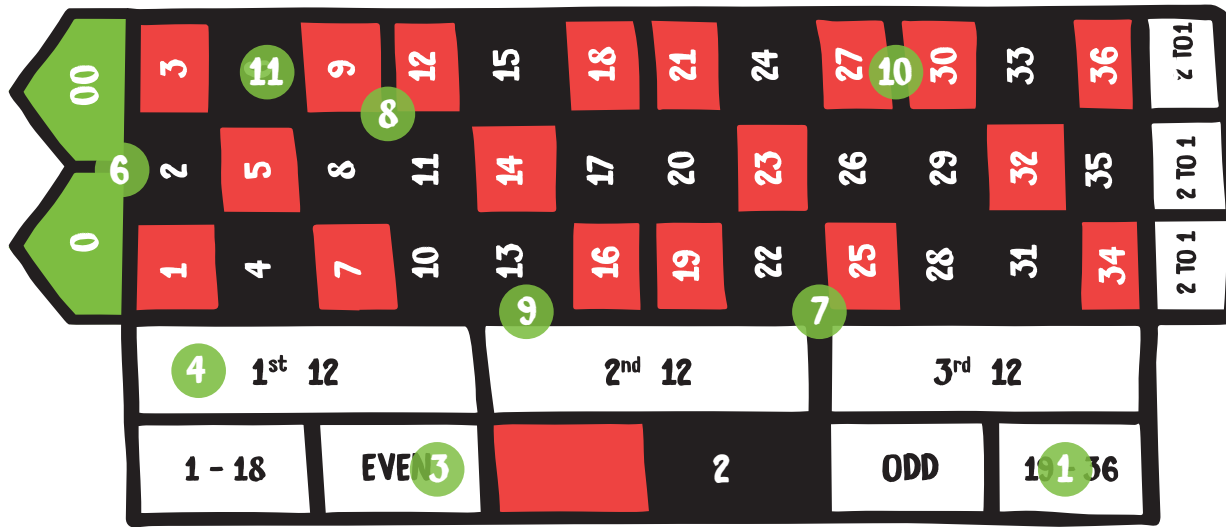

The rules of ROULETTE

TAKE IT FOR A SPIN

In roulette, you simply bet on where the ball is going to land on the roulette wheel. To bet, you place your chips on the table layout, in any combinations you want. If you guess right, you win.

Two types of bets

Outside Bets on big groups of numbers on the “outside” of the table. Outside bets generally have lower odds than inside bets.

Inside Bets on specific numbers or small groups of numbers on the “inside” of the table. Inside bets generally have higher odds than outside bets.

LET'S PLAY electronic roulette

In addition to the table version, you can play a real live roulette game using a touch screen terminal.

- 1 Insert your money into the terminal. Credits, also known as chips, will be registered and displayed on screen.
- 2 When “Place your bets” is displayed on screen, select where you would like to place your chips by touching the screen.
- 3 The live dealer spins the wheel and releases the ball in the opposite direction.
- 4 When “No more bets” is highlighted, it’s no longer possible to change, add or remove chips for that spin. The terminal is locked out.
- 5 The winning number is displayed on the terminal and winning bets are paid out.
- 6 Press “Cash” to cash out your credits, or continue to play.

Outside bets

- 1 **HIGH OR LOW**
PAYS 1 TO 1
- 2 **RED OR BLACK**
PAYS 1 TO 1
- 3 **ODD OR EVEN**
PAYS 1 TO 1
- 4 **DOZEN BET**
PAYS 2 TO 1
- 5 **COLUMN BET ON 12 NUMBERS**
PAYS 2 TO 1

Inside bets

- 6 **FIVE LINE BET ON FIVE NUMBERS** (0, 00, 1, 2, 3)
PAYS 6 TO 1
- 7 **SIX LINE BET ON SIX NUMBERS**
PAYS 5 TO 1
- 8 **CORNER BET ON FOUR NUMBERS**
PAYS 8 TO 1
- 9 **STREET BET ON THREE NUMBERS**
PAYS 11 TO 1
- 10 **SPLIT BET ON TWO NUMBERS**
PAYS 17 TO 1
- 11 **STRAIGHT UP BET ON ONE NUMBER**
PAYS 35 TO 1